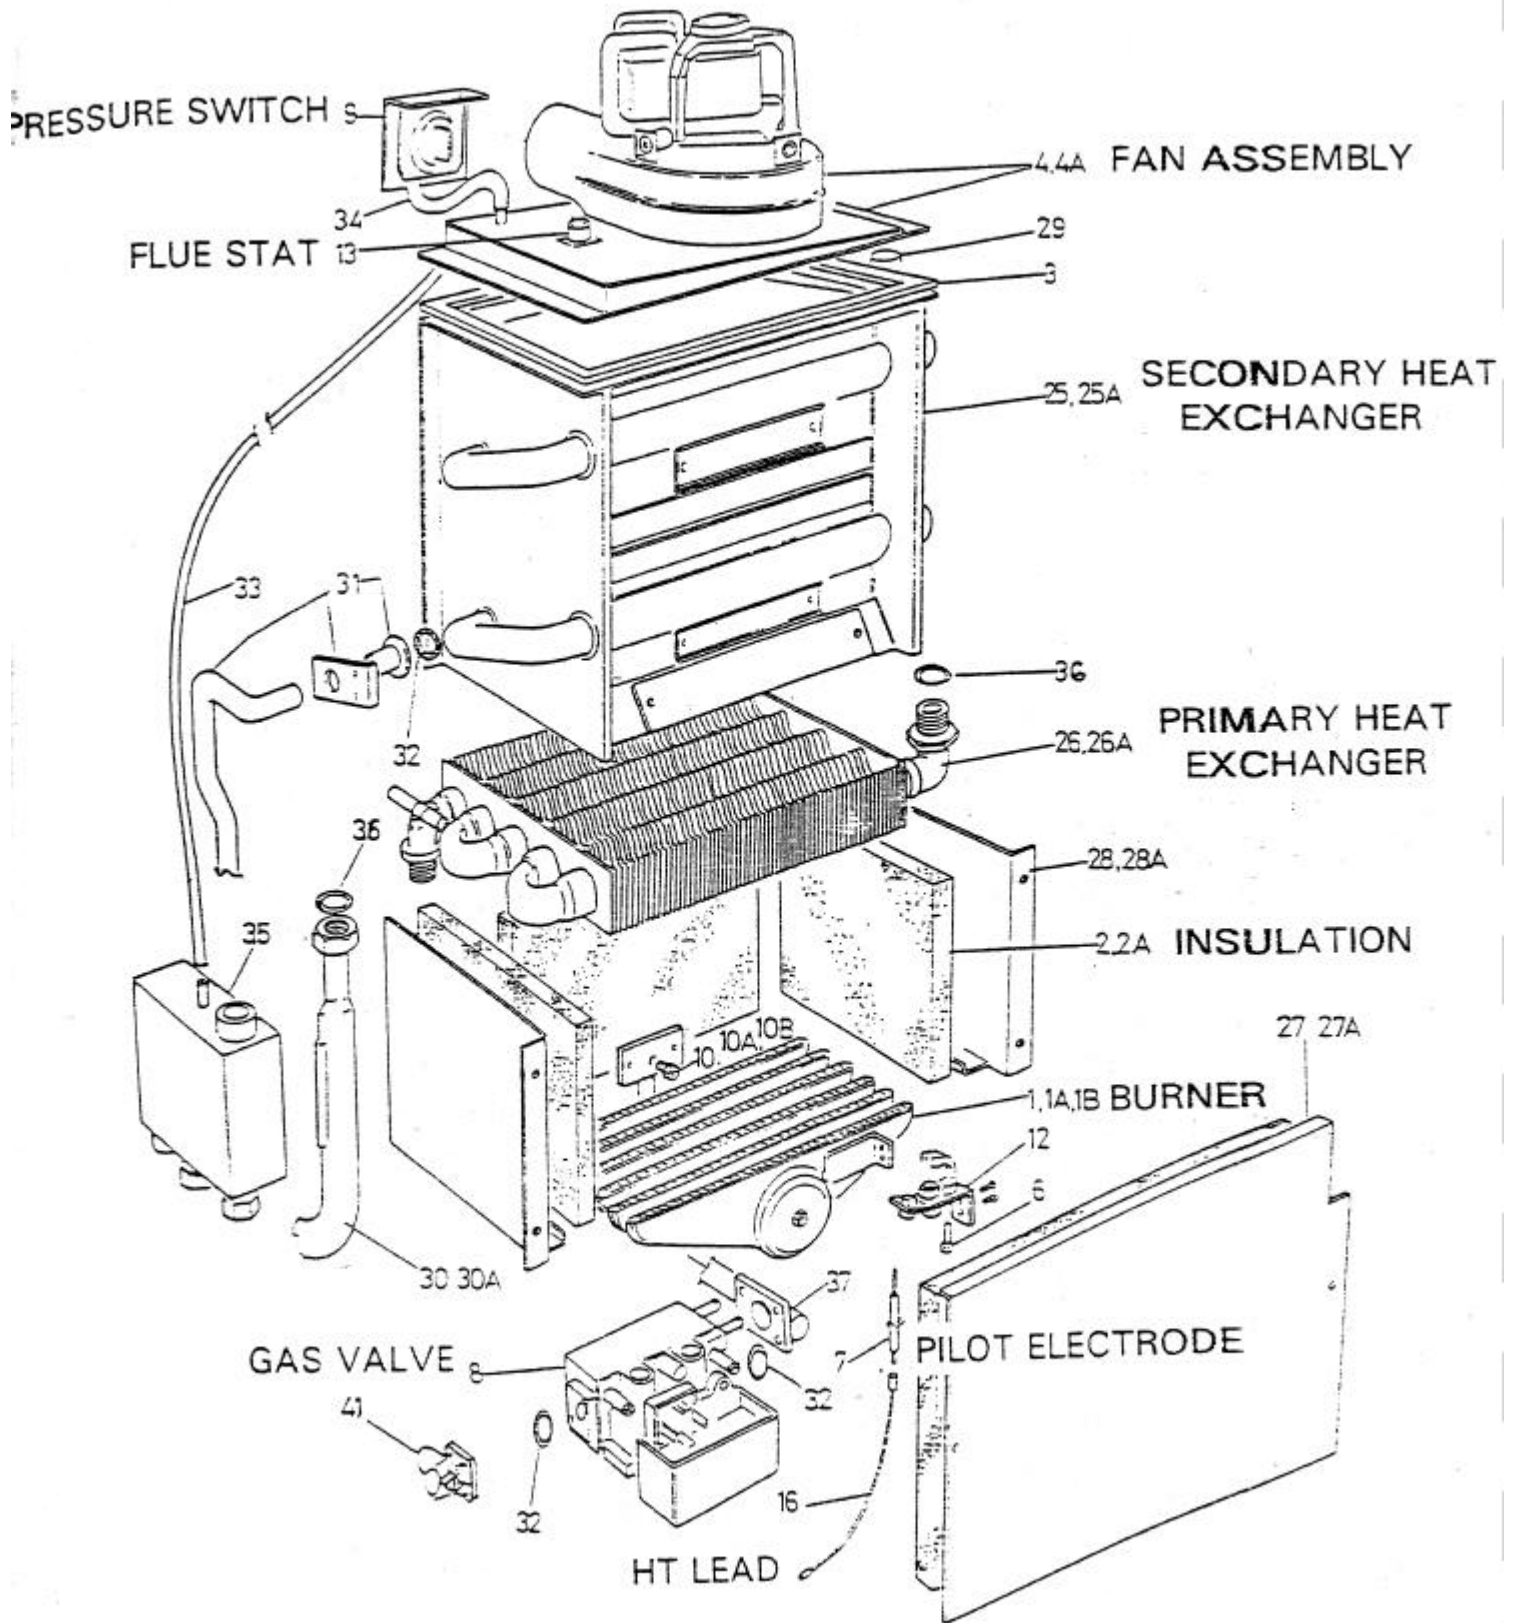

SPARES

1st Line Spares:

Item	Part No	GC Number	Key
Burner (30) Lpg	0557		1
Burner (40 &50) Lpg	0558		1A
Burner (70) Lpg	0559		1B
Ceramic Board Set (30 40 50)	0524	106 403	2A
Ceramic Board Front (70)	0525	106 404	2B
Flue Hood Gasket	7705	106 381	3
Fan Assembly (30 40 50)	7706	106 382	4
Fan Assembly (70)	7708	106 383	4A
Sequence Controller	7707	378 132	5
Pilot Injector Lpg	0556		6
Electrode	7710	386 744	7
Gas Valve	7711	386 674	8
Air Pressure Switch	7712	379 091	9
Main Injector (1.6 mm) (30) Lpg	0563		10
Main Injector (1.8 mm) (40) Lpg	0564		10A
Main Injector (2.2 mm) (50) Lpg	0565		10B
Main Injector (2.4 mm) (70) Lpg	0566	10C	
Overheat Thermostat	7715	379 314	11
Pilot Assembly	7716	381 865	12
Flue Thermostat	7717	379 308	13
Control Thermostat	7718	379 307	14
Pump Overrun Board	7377		15
HT Lead	7729	382 934	16

ELECTRICAL COMPONENTS

LPG

MAJOR COMPONENTS

LPG