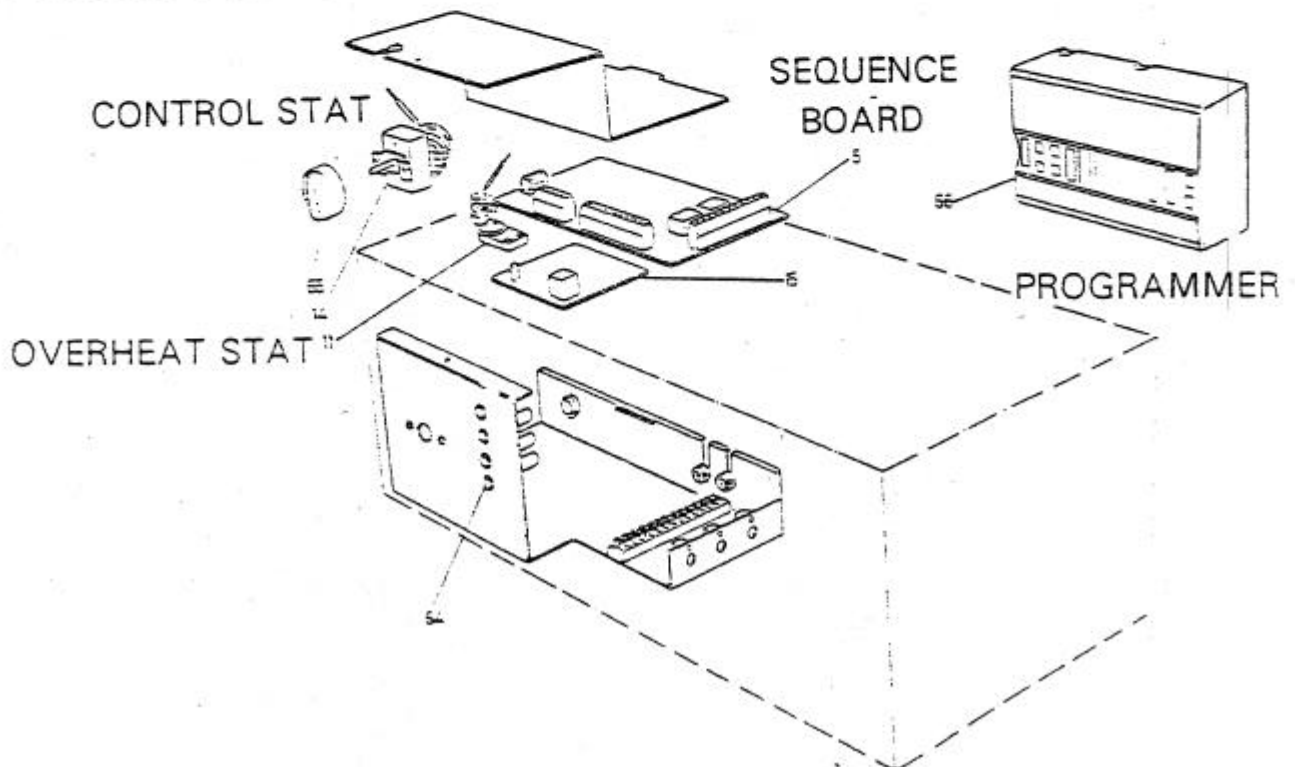

SPARES

1st Line Spares:

Item	Part No	GC Number	Key
Burner (30) Lpg	0557		1
Burner (40 &50) Lpg	0558		1A
Burner (70) Lpg	0559		1B
Ceramic Board Set (30 40 50)	0524	106 403	2A
Ceramic Board Front (70)	0525	106 404	2B
Flue Hood Gasket	7705	106 381	3
Fan Assembly (30 40 50)	7706	106 382	4
Fan Assembly (70)	7708	106 383	4A
Sequence Controller	7707	378 132	5
Pilot Injector Lpg	0556		6
Electrode	7710	386 744	7
Gas Valve	7711	386 674	8
Air Pressure Switch	7712	379 091	9
Main Injector (1.6 mm) (30) Lpg	0563		10
Main Injector (1.8 mm) (40) Lpg	0564		10A
Main Injector (2.2 mm) (50) Lpg	0565		10B
Main Injector (2.4 mm) (70) Lpg	0566	10C	
Overheat Thermostat	7715	379 314	11
Pilot Assembly	7716	381 865	12
Flue Thermostat	7717	379 308	13
Control Thermostat	7718	379 307	14
Pump Overrun Board	7377		15
HT Lead	7729	382 934	16

ELECTRICAL COMPONENTS

LPG

MAJOR COMPONENTS

LPG